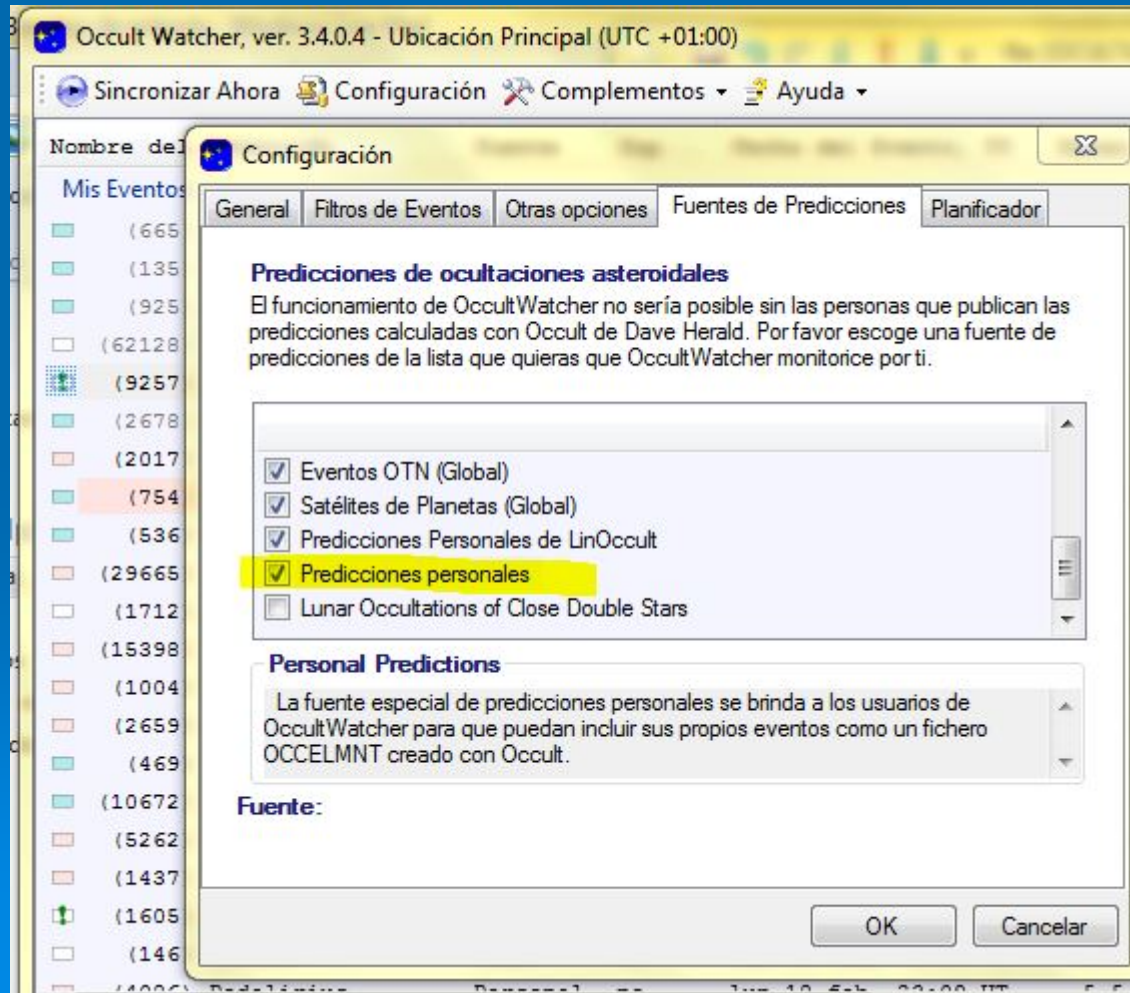

PERSONAL PREDICTIONS TO BE INCLUDED IN OW

➤ ACTIVATE PERSONAL PREDICTIONS