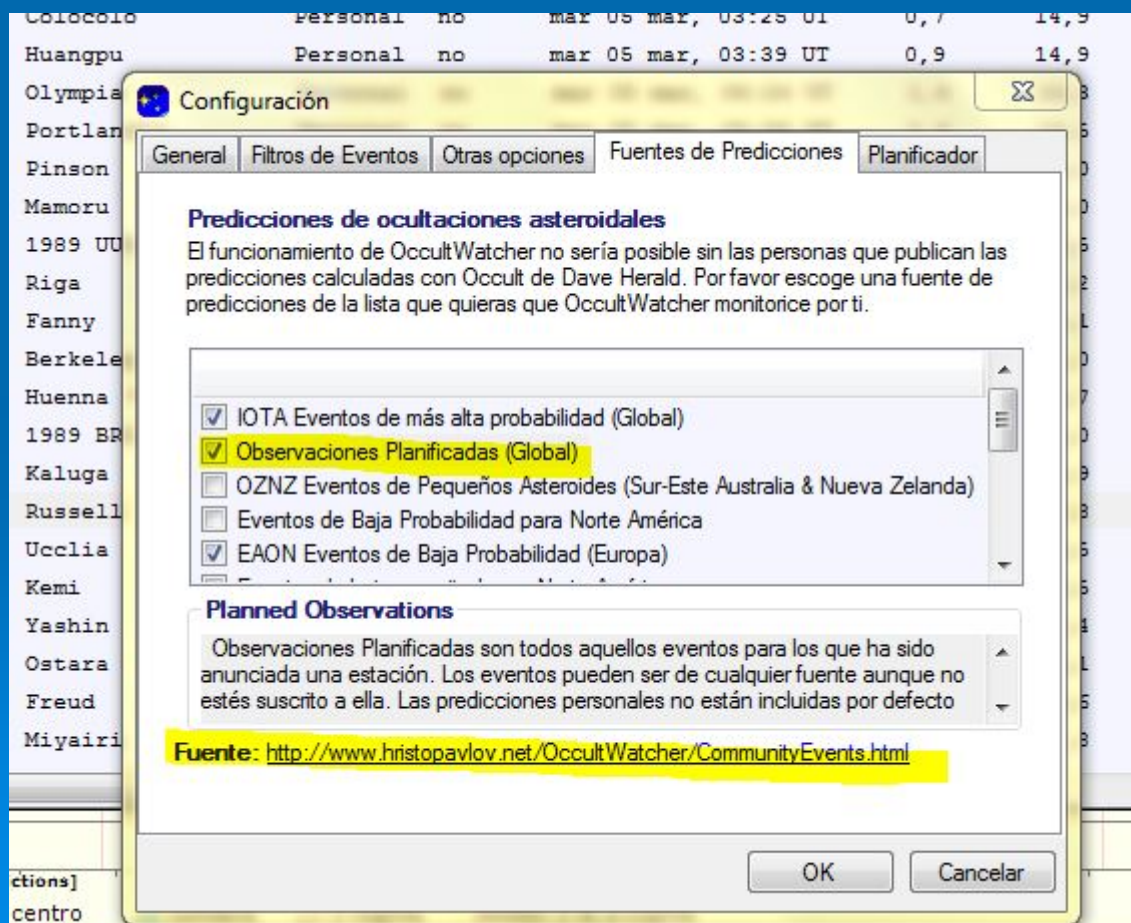

PERSONAL PREDICTIONS TO BE SHARED IN OW

➤ YOUR OBSERVATION IN THE LIST